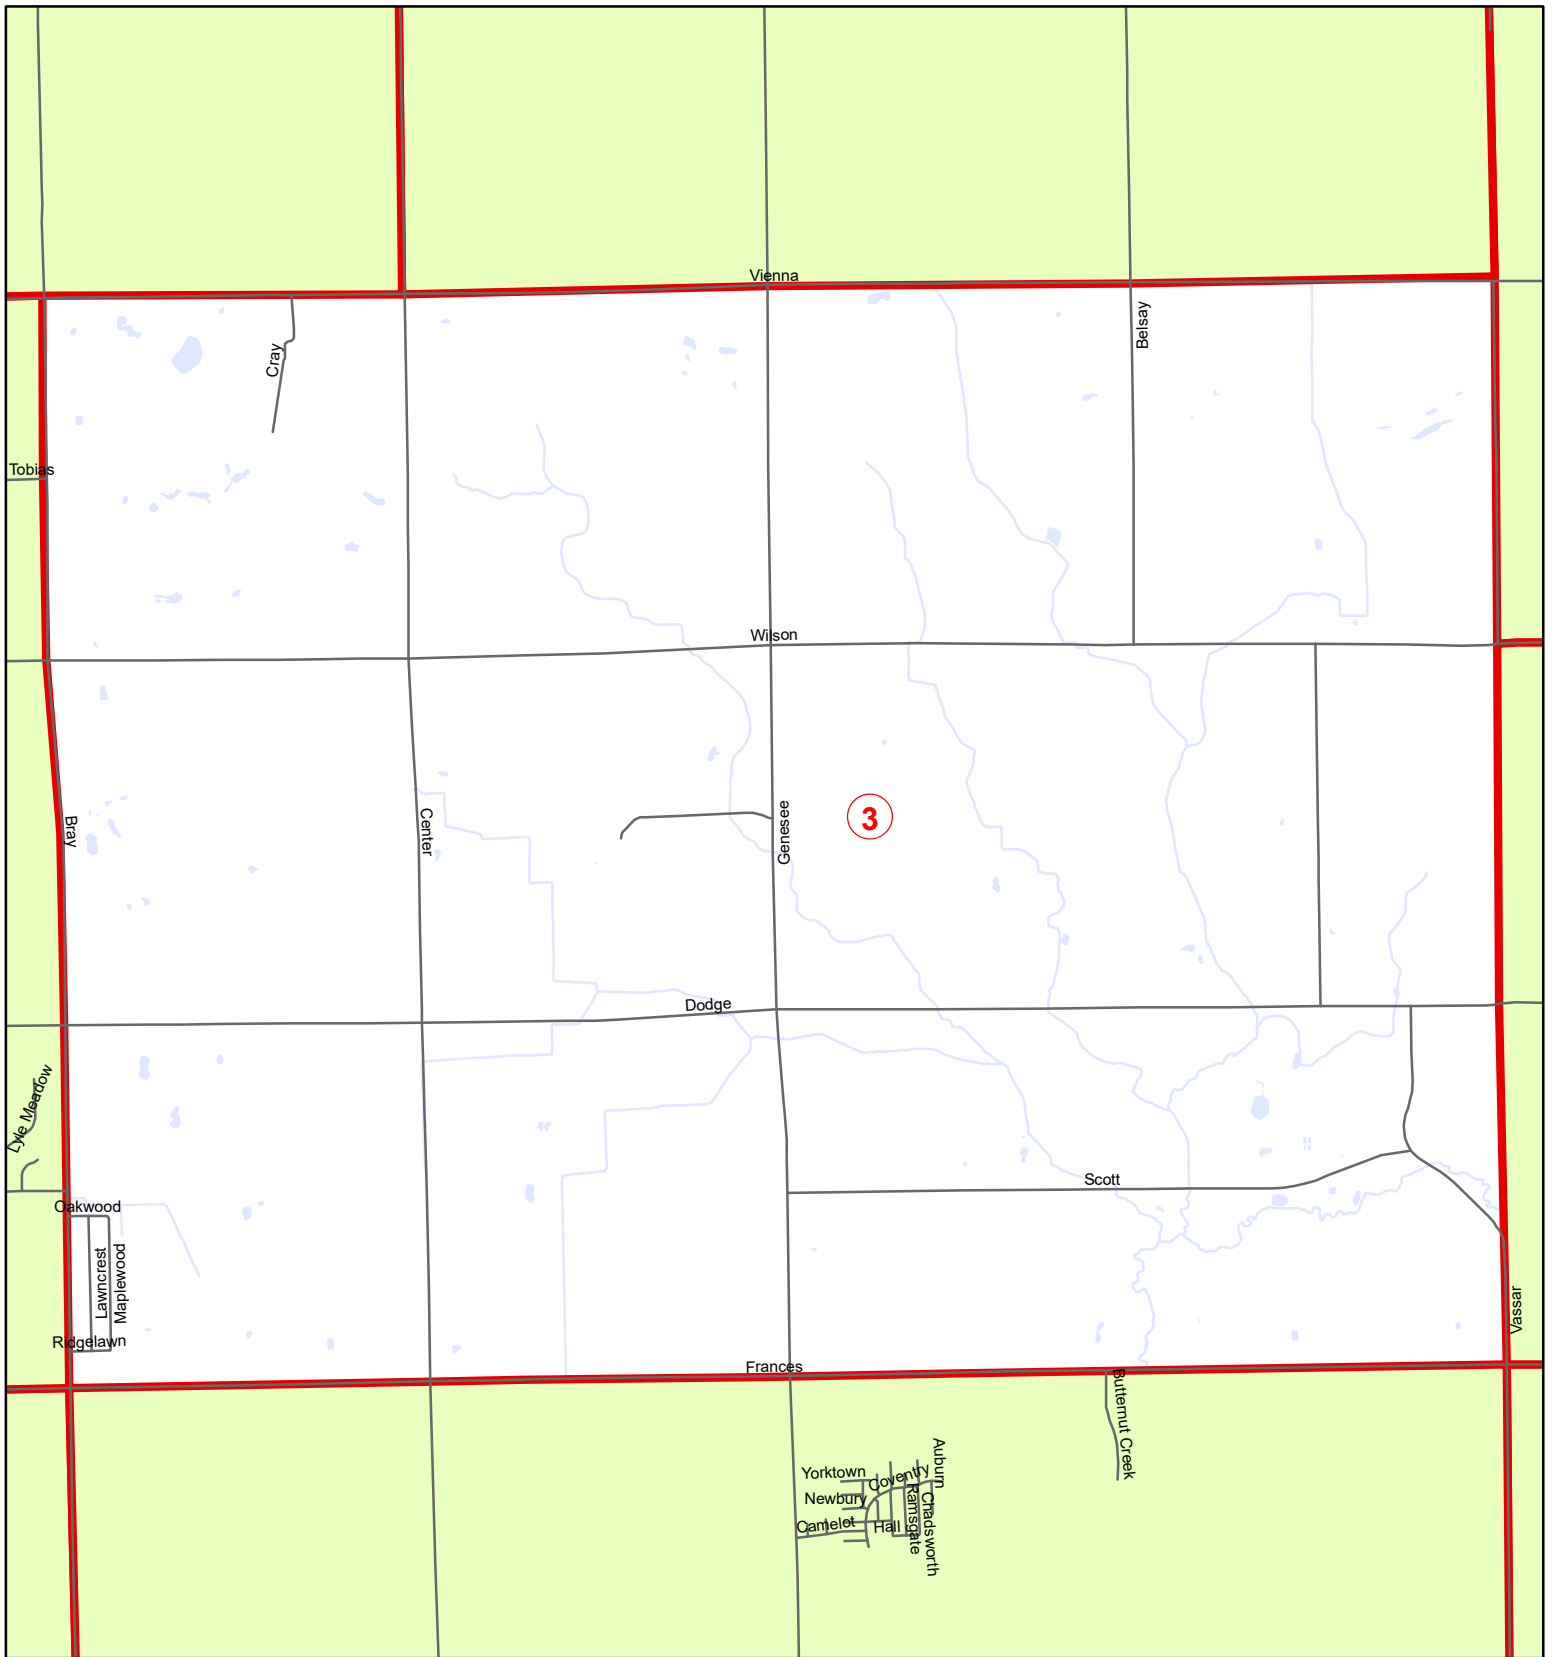

Thetford Township - 3 Precinct Map

Genesee County GIS Department
Web: www.gc4me.com/departments/gis
Email: gis@co.genesee.mi.us
Phone: (810) 257-3163

Legend

- 1 Precinct Number
- Precinct Boundaries
- Streets
- Hydrography

Date: 3/17/2020