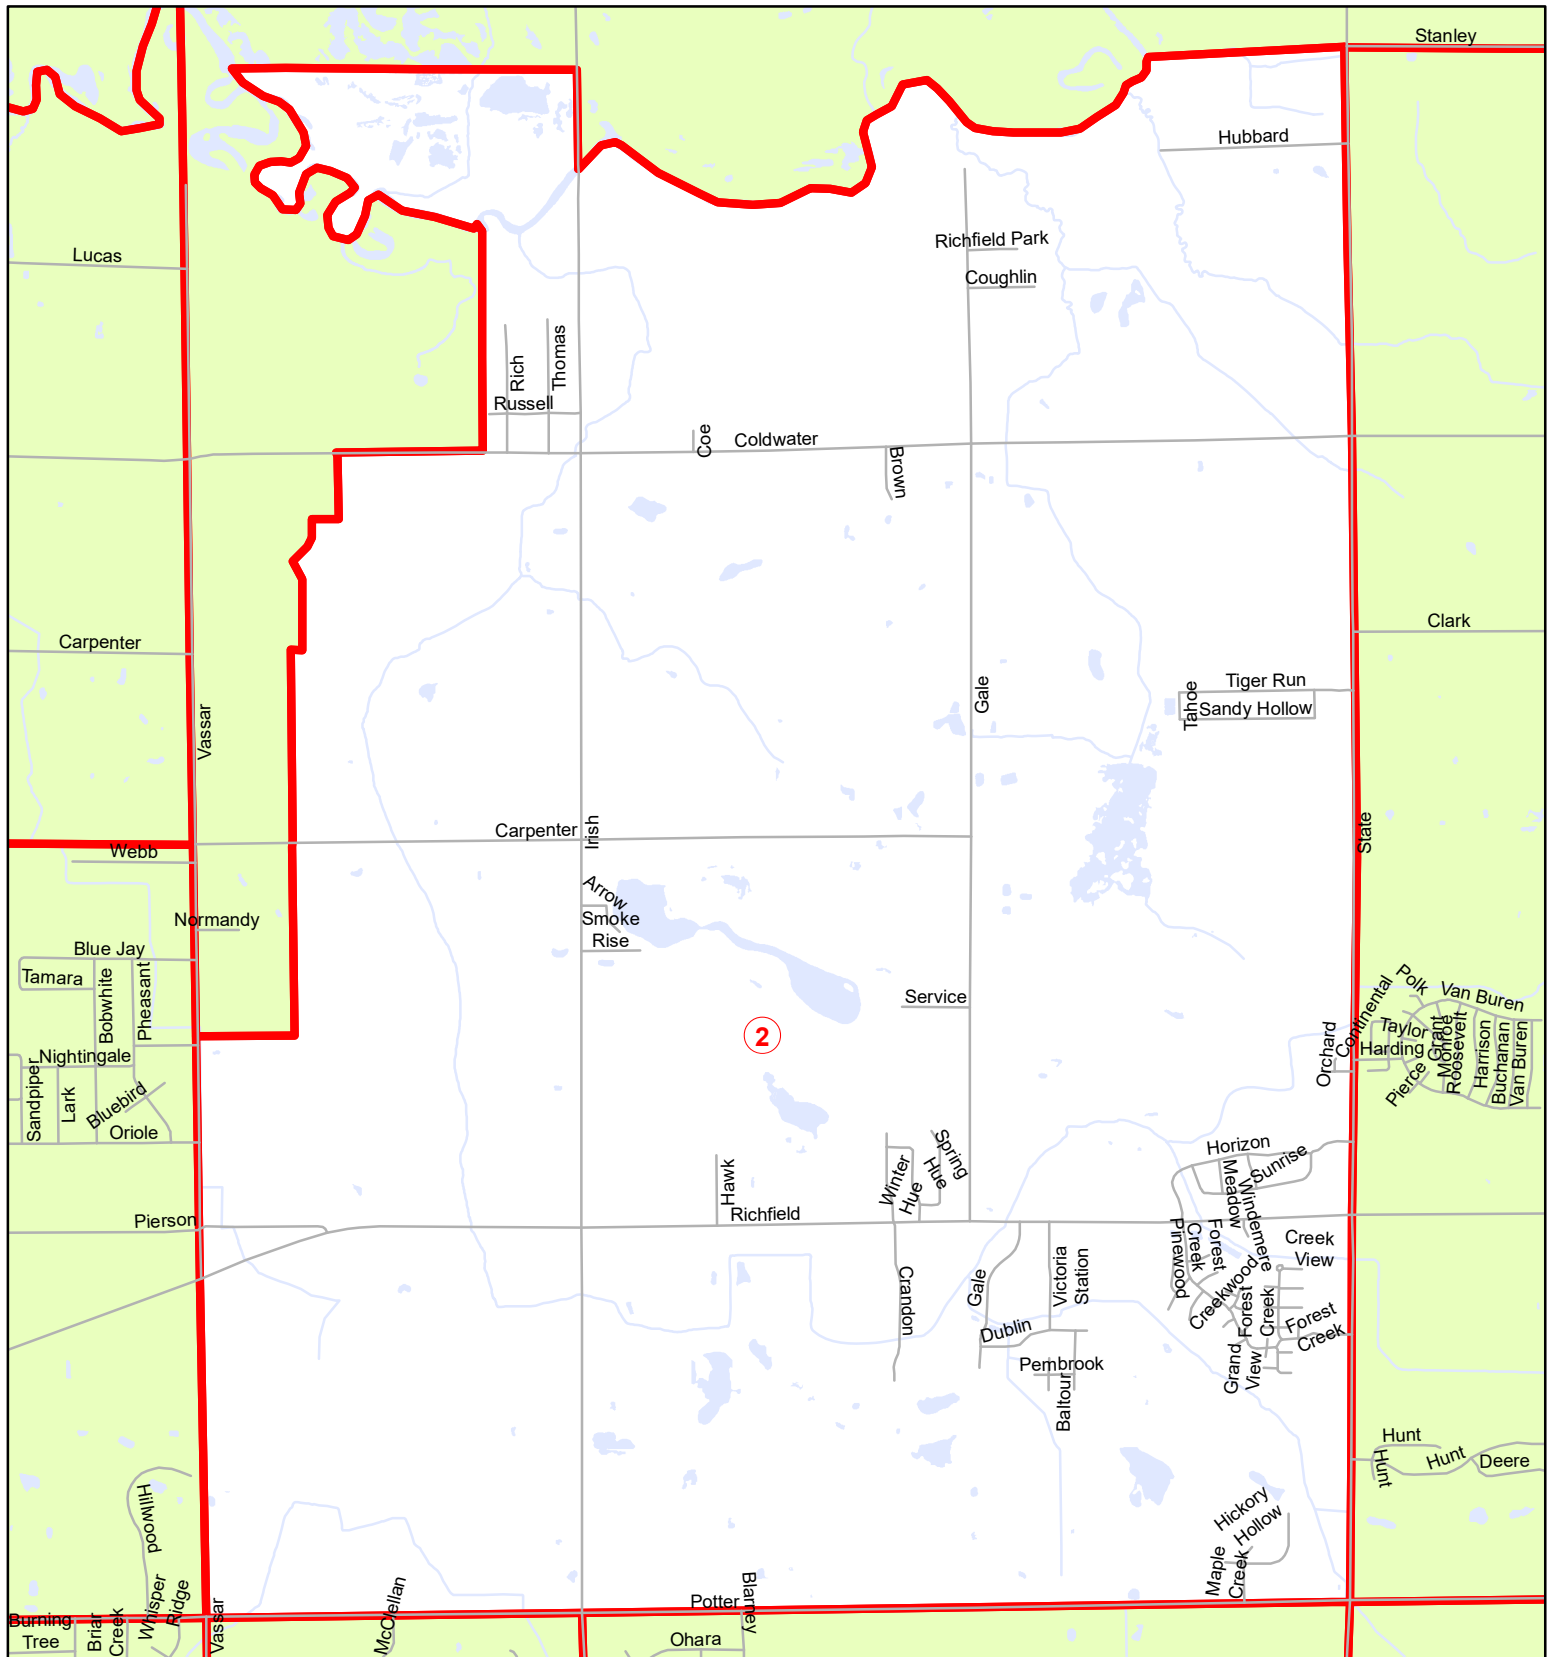

Richfield Township - 2 Precinct Map

Genesee County GIS Department
Web: www.gc4me.com/departments/gis
Email: gis@co.genesee.mi.us
Phone: (810) 257-3163

Legend

- 1 Precinct Number
- Precinct Boundaries
- Streets
- Hydrography

Date: 2/27/2018