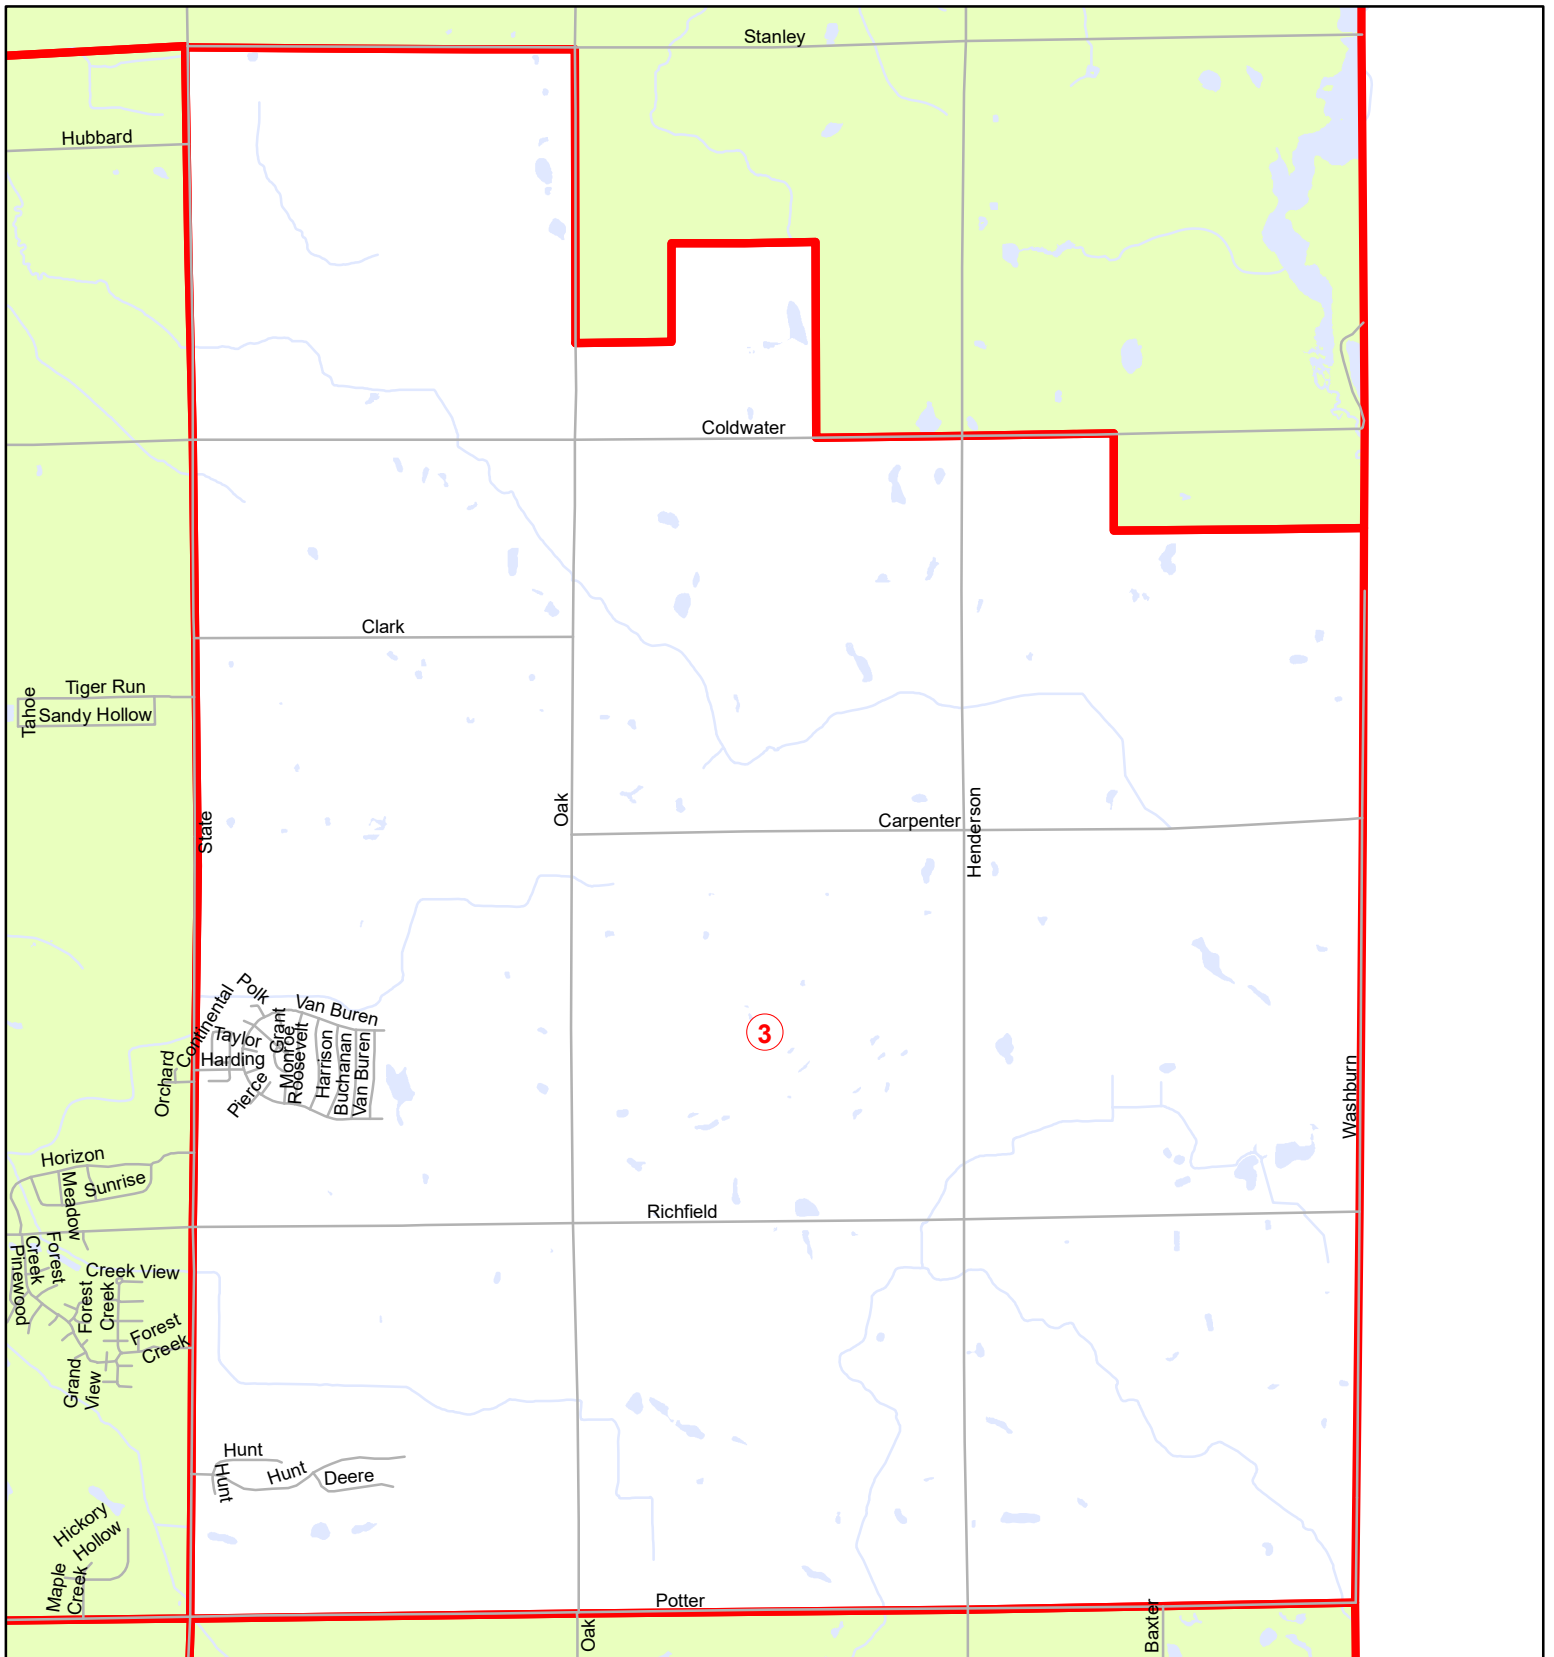

Richfield Township - 3 Precinct Map

Genesee County GIS Department
Web: www.gc4me.com/departments/gis
Email: gis@co.genesee.mi.us
Phone: (810) 257-3163

Legend

- 1 Precinct Number
- Precinct Boundaries
- Streets
- Hydrography

Date: 2/27/2018