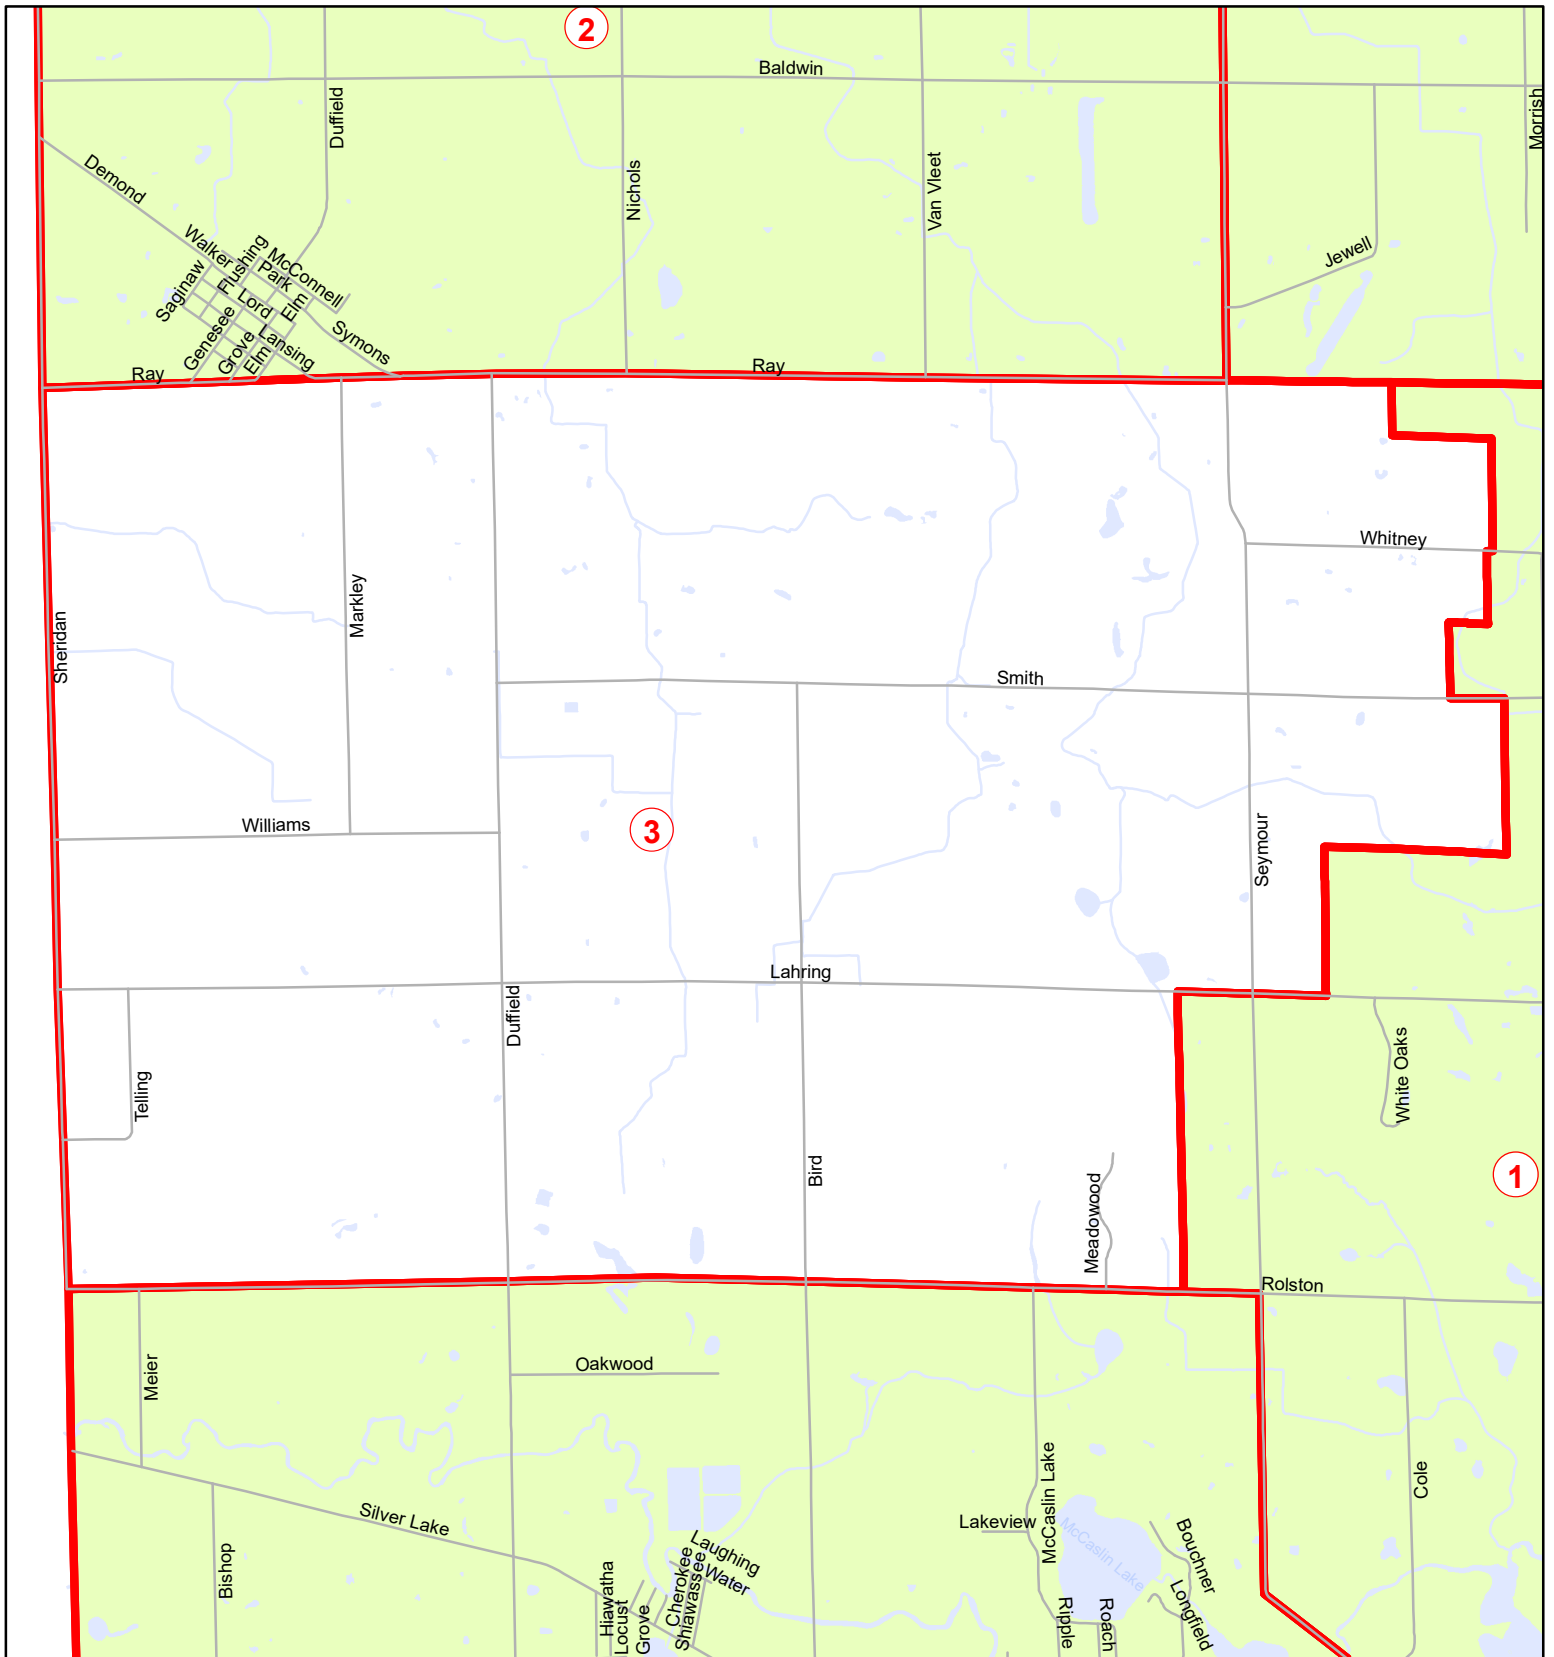

Argentine Township - 3 Precinct Map

Genesee County GIS Department
Web: www.gc4me.com/departments/gis
Email: gis@co.genesee.mi.us
Phone: (810) 257-3163

Legend

- 1 Precinct Number
- Precinct Boundaries
- Streets
- Hydrography

Date: 3/22/2018