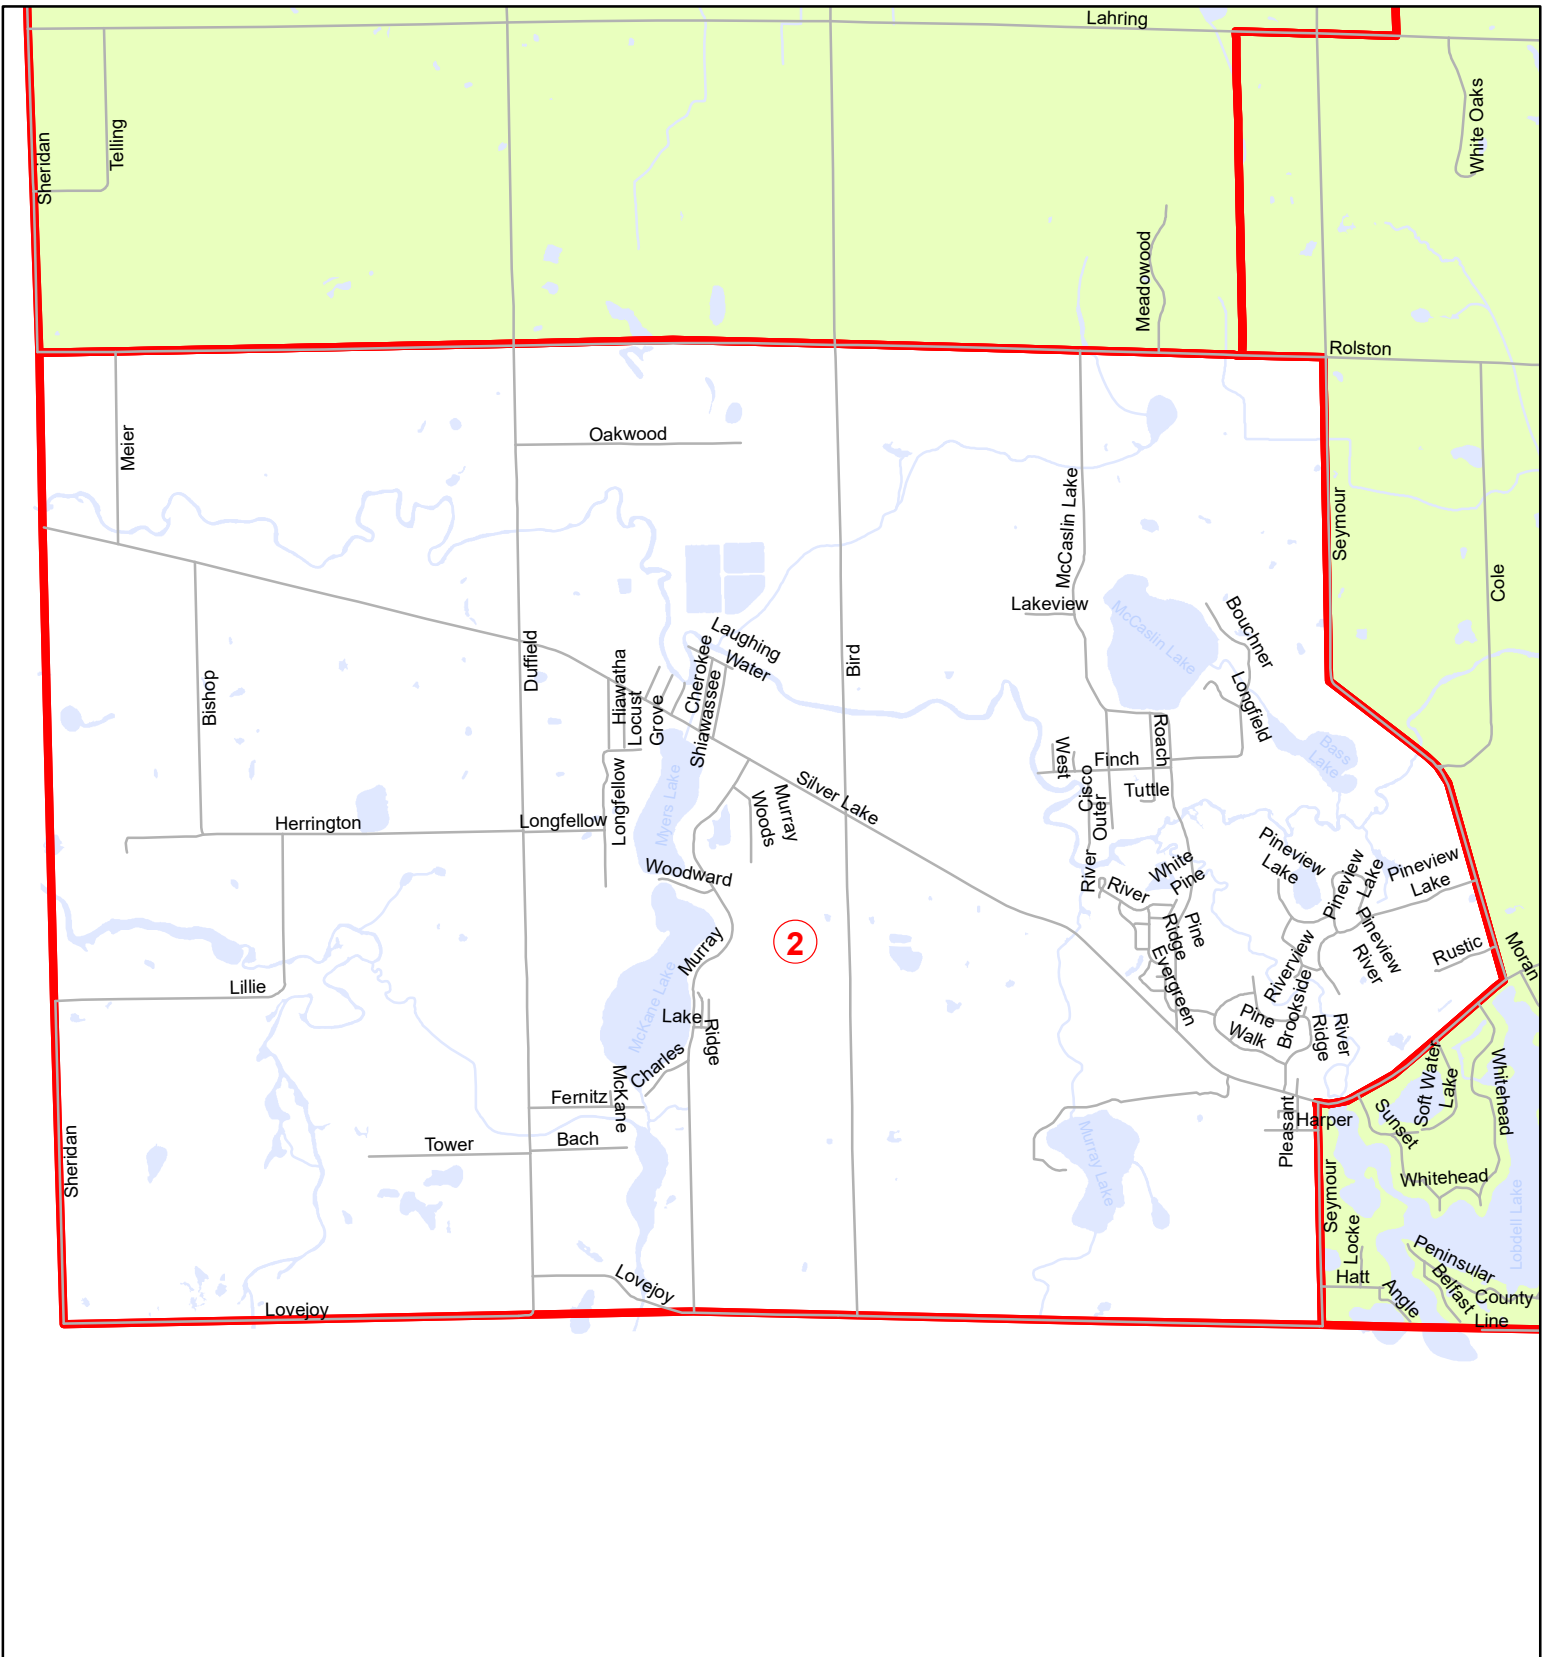

Argentine Township - 2 Precinct Map

Genesee County GIS Department
Web: www.gc4me.com/departments/gis
Email: gis@co.genesee.mi.us
Phone: (810) 257-3163

Legend

- 1 Precinct Number
- Precinct Boundaries
- Streets
- Hydrography

Date: 3/22/2018